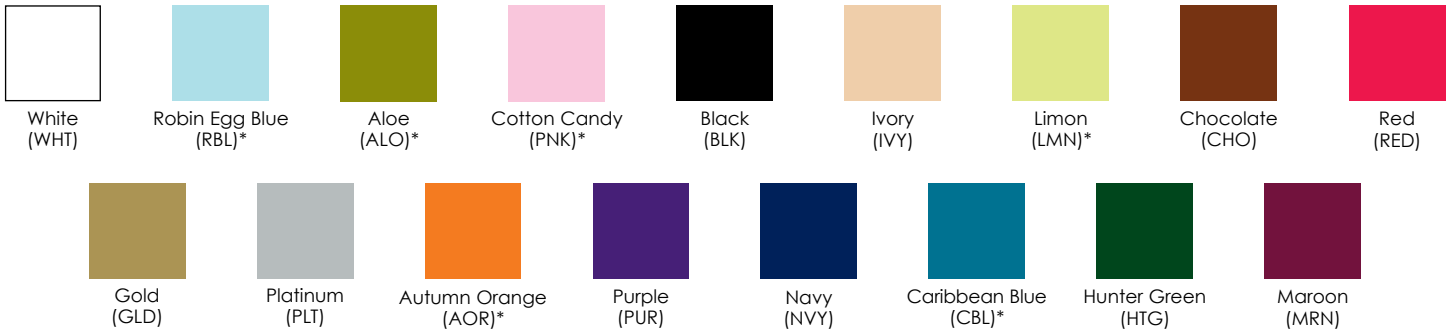

180 GSM

COTTON/POLYPROPYLENE BLEND HANDLES

**WHITE MATTE EUROTOTES**

Item #	Size	Name	Qty/Cs	Wt/Cs	Prices Per Case		
					1-5 Cs	6-19 Cs	20+ Cs
1MLE0303***	3x2.5x3.5x2.5	Small	100	5 lbs.	75.33	66.15	53.56
1MLE0513***	5x3.5x13x3.5	Vino	100	13 lbs.	108.42	91.60	81.90
1MLE0606***	6x3.5x6.5x3.5	Small A	100	10 lbs.	6.37	78.03	67.73
1MLE0810***	8x4x10x4	Cub	100	13 lbs.	88.20	76.32	61.43
1MLE0907***	9x3.5x7x3.5	Medium	100	13 lbs.	93.72	83.11	72.46
1MLE1310**	13x5x10x5	Mister	100	19 lbs.	132.30	105.17	81.90
1MLE1612***	16x6x12x6	Vogue	100	30 lbs.	159.87	139.09	113.40
1MLE2016WHT	20x6x16x6	Large	50	22 lbs.	152.52	132.31	119.70

**COLOR MATTE EUROTOTES**

Item #	Size	Name	Qty/Cs	Wt/Cs	Prices Per Case		
					1-5 Cs	6-19 Cs	20+ Cs
1MLE0303***	3x2.5x3.5x2.5	Small	100	5 lbs.	75.33	66.15	53.56
1MLE0513***	5x3.5x13x3.5	Vino	100	13 lbs.	117.60	106.86	92.93
1MLE0606***	6x3.5x6.5x3.5	Small A	100	10 lbs.	86.37	78.03	67.73
1MLE0810***	8x4x10x4	Cub	100	13 lbs.	88.20	76.32	61.43
1MLE0907***	9x3.5x7x3.5	Medium	100	13 lbs.	93.72	83.11	72.46
1MLE1310***	13x5x10x5	Mister	100	19 lbs.	132.30	105.17	81.90
1MLE1612***	16x6x12x6	Vogue	100	30 lbs.	159.87	139.09	113.40
1MLE2016BLK	20x6x16x6	Large	50	22 lbs.	154.35	137.38	122.86

\*\*\* Insert color code

\* Caribbean Blue (CBL), Limon (LMN), Cotton Candy (PNK), Robin Egg Blue (RBL), Autumn Orange (AOR), Aloe (ALO) are only available in 8x4x10, 13x5x10, and 16x6x12 sizes

• The above prices are for plain stock only.