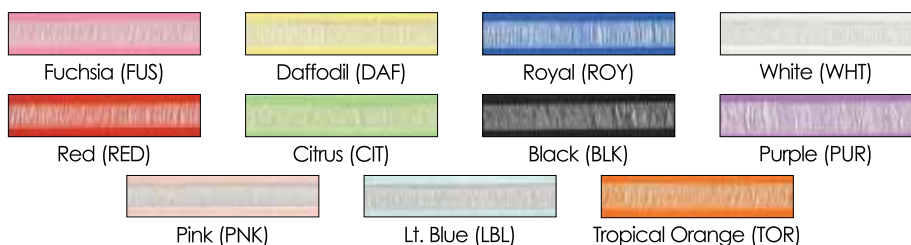

*** Insert color code from color chart

ALL RIBBON ON THIS PAGE IS DISCONTINUED. INVENTORY AVAILABLE WHILE SUPPLIES LAST.

WATERCOLOR RIBBON

Item #	Size
6WAT0125***	1-1/2"x25 yds.

DANIELLE RIBBON

Item #	Size
6DAN7825***	7/8"x25 yds.