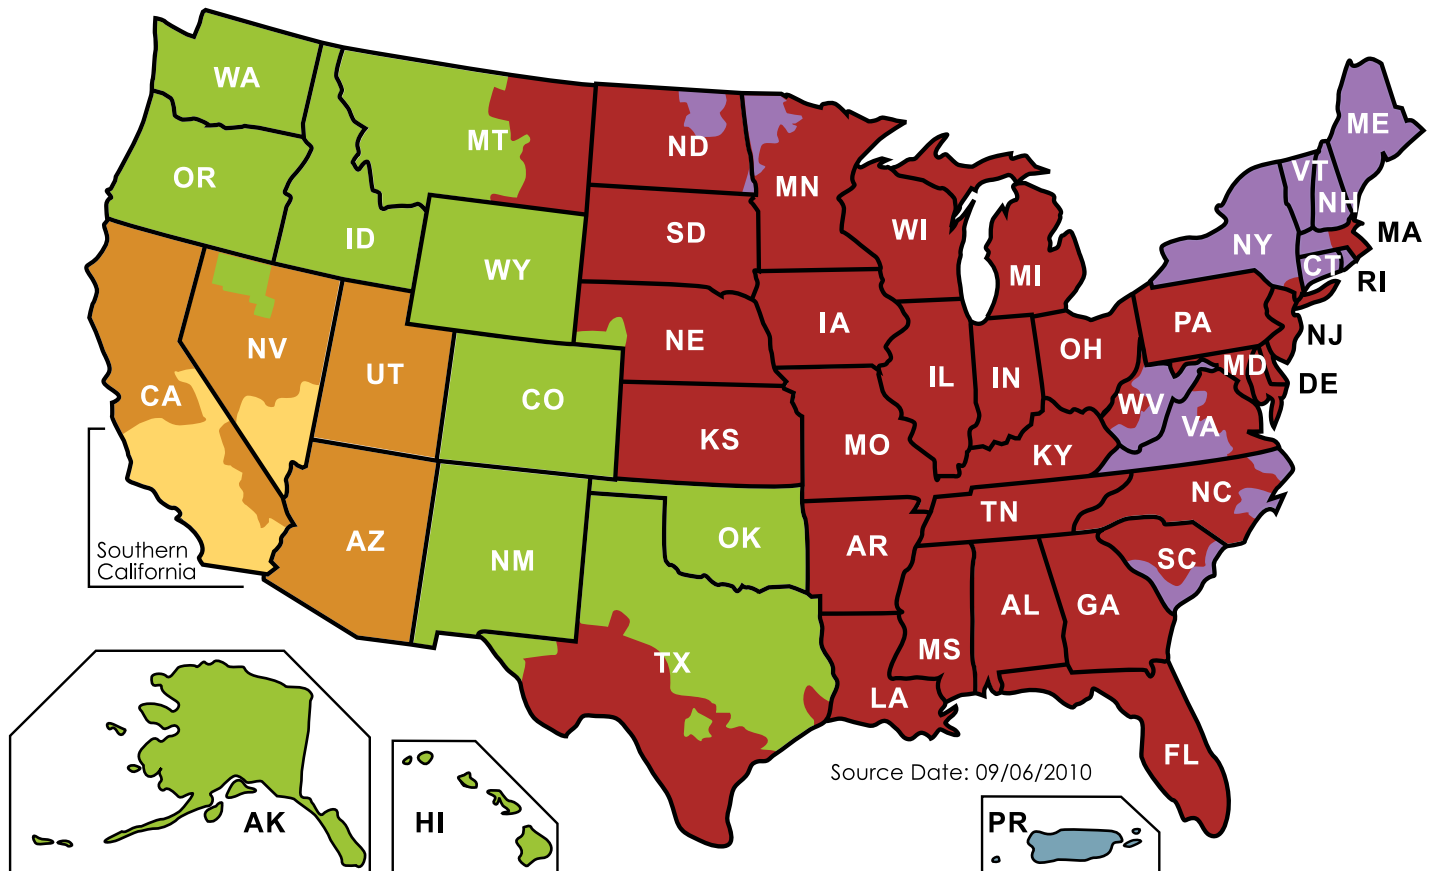

ADDITIONAL NOTES

- All dimensions listed in the catalog are width x side gusset x height x bottom gusset.

- Product dimensions, colors, thickness, handles and other features, as well as imprint colors on different styles or sizes on the same order or from order to order may vary slightly within

DUE TO VOLATILITY OF FUEL/RAW MATERIAL COSTS, PRICES ARE SUBJECT TO CHANGE WITHOUT NOTICE. PLEASE CALL TO CONFIRM CURRENT PRICING.

UPS TRANSIT TIME

Published time-in-transit, in business days, subject to periodic changes.

- 1 DAY
- 2 DAYS
- 3 DAYS
- 4 DAYS
- 5 DAYS
- 6 DAYS